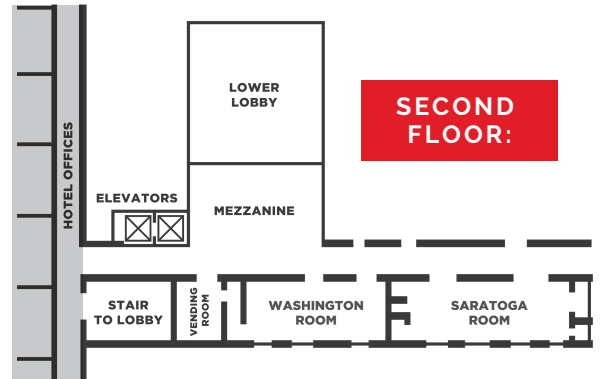

## FIRST FLOOR:

## DIMENSIONS & CAPACITIES

	QUEEN'S BALLROOM	GOLD ROOM	ADIRONDACK BALLROOM	ADK NORTH	ADK EAST	ADK WEST	WARREN ROOM	ALBANY ROOM	HUDSON ROOM	SARATOGA ROOM	WASHINGTON ROOM	MEZZANINE
<b>DIMENSIONS</b>	66' x 38'	52' x 34'	64' x 86'	70' x 50'	28' x 36'	28' x 36'	43' x 22'	29' x 28'	23' x 14'	47' x 14'	43' x 14'	39' x 21'
<b>SQ. FEET</b>	2,508	1,768	5,516	3,500	1,008	1,008	946	812	322	658	602	819
<b>CEILINGS</b>	12'	12'	13'	13'	13'	13'	11'	9'	8'	8'	8'	8'
<b>THEATER</b>	220	50	500	300	70	70	70	60	14	40	30	-
<b>CLASSROOM</b>	100	35	350	150	45	45	42	35	12	24	20	-
<b>CONFERENCE</b>	-	24	-	-	40	40	32	25	10	25	24	-
<b>U-SHAPE</b>	50	-	-	60	30	30	28	20	-	-	-	-
<b>HOLLOW SQUARE</b>	60	-	-	60	32	32	32	25	-	-	-	-
<b>ROUNDS</b>	200	80	420	250	60	60	60	50	10	40	30	30
<b>RECEPTION</b>	300	150	700	350	75	75	80	60	10	40	30	30

\*capacity figures are based on limited sets and are subject to change if additional set-up needs required in the room such as AV equipment, buffets, registration tables, etc.\*

- 15,000 square feet of Event Space
- Full-Service Catering & Bar Packages
- Professional Audio Visual Services
- Complimentary Wi-Fi
- Complimentary Parking
- 123 Guest Rooms & Suites
- 2 Restaurants (Fenimore's Pub & Park 26)
- 11 Passenger Shuttle
- Walking distance to downtown shops, restaurants & attractions