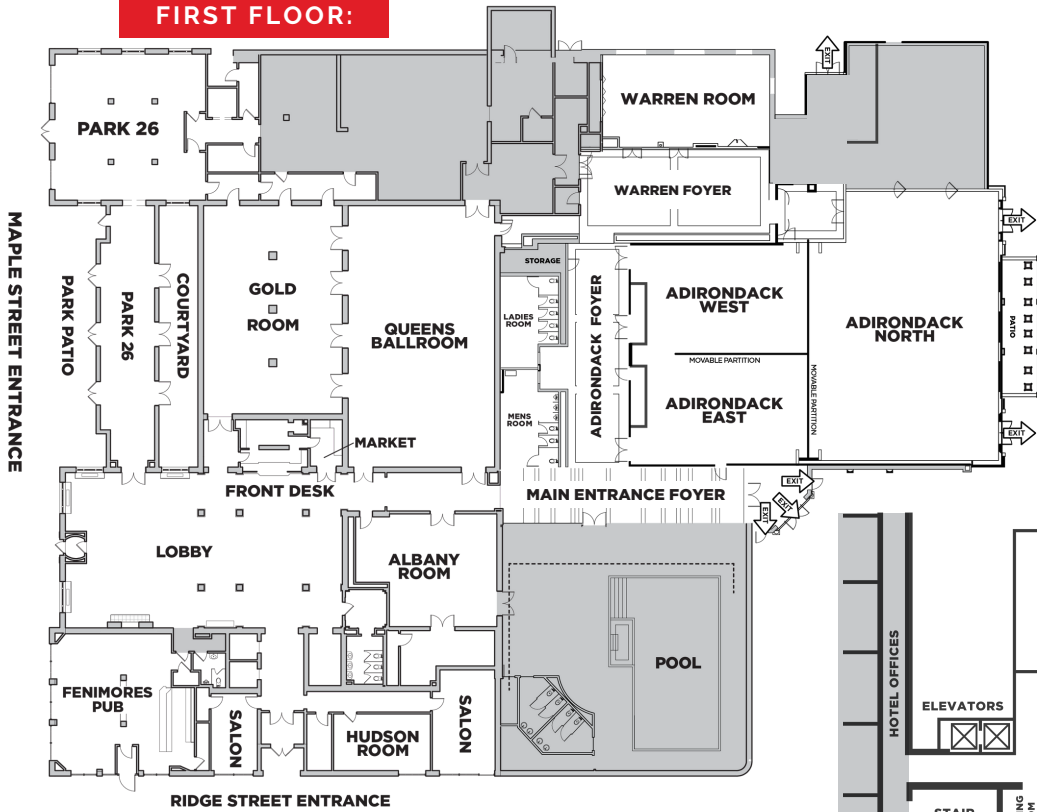

## FIRST FLOOR:

## SECOND FLOOR:

## DIMENSIONS & CAPACITIES

	QUEEN'S BALLROOM	GOLD ROOM	ADIRONDACK BALLROOM	ADK NORTH	ADK EAST	ADK WEST	WARREN ROOM	ALBANY ROOM	HUDSON ROOM	SARATOGA ROOM	WASHINGTON ROOM	MEZZANINE
<b>DIMENSIONS</b>	66' x 38'	52' x 34'	64' x 86'	70' x 50'	28' x 36'	28' x 36'	43' x 22'	29' x 28'	23' x 14'	47' x 14'	43' x 14'	39' x 21'
<b>SQ. FEET</b>	2,508	1,768	5,516	3,500	1,008	1,008	946	812	322	658	602	819
<b>CEILINGS</b>	12'	12'	13'	13'	13'	13'	11'	9'	8'	8'	8'	8'
<b>THEATER</b>	220	50	500	300	70	70	70	60	14	40	30	-
<b>CLASSROOM</b>	100	35	350	150	45	45	42	35	12	24	20	-
<b>CONFERENCE</b>	-	24	-	-	40	40	32	25	10	25	24	-
<b>U-SHAPE</b>	50	-	-	60	30	30	28	20	-	-	-	-
<b>HOLLOW SQUARE</b>	60	-	-	60	32	32	32	25	-	-	-	-
<b>ROUNDS</b>	200	80	420	250	60	60	60	50	10	40	30	30
<b>RECEPTION</b>	300	150	700	350	75	75	80	60	10	40	30	30

\*capacity figures are based on limited sets and are subject to change if additional set-up needs required in the room such as AV equipment, buffets, registration tables, etc.\*

- 15,000 square feet of Event Space
- Full-Service Catering & Bar Packages
- Professional Audio Visual Services
- Complimentary Wi-Fi
- Complimentary Parking
- 123 Guest Rooms & Suites
- 2 Restaurants (Fenimore's Pub & Park 26)
- 11 Passenger Shuttle
- Walking distance to downtown shops, restaurants & attractions